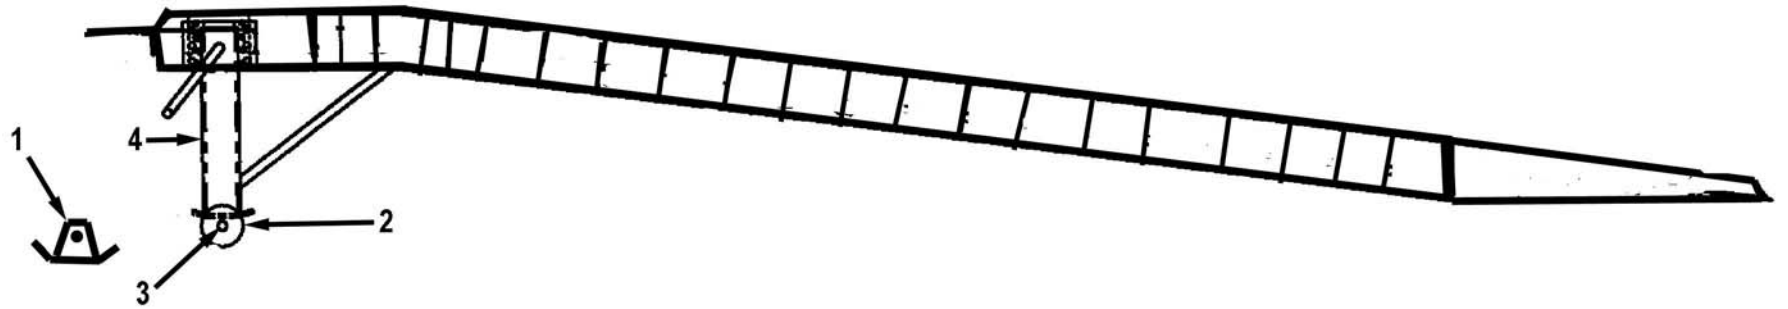

800-321-3396

YARD RAMP

Ref. #	Model #	Generic Part #	Eng. Part #	Description
1	YR-15-7230	YR-PAD		Foot Pad For Landing Gear (each)
2	YR-15-7230	YR-SS9		9" Semi Steel Wheel (each)
3	YR-15-7230	YR-SS-AX		Axle for Semi Steel Wheel
4	YR-15-7230	YR-LG		Landing Gear (priced per pair) (sold only in pairs)
1	YR-15-7236	YR-PAD		Foot Pad For Landing Gear (each)
2	YR-15-7236	YR-SS9		9" Semi Steel Wheel (each)
3	YR-15-7236	YR-SS-AX		Axle for Semi Steel Wheel
4	YR-15-7236	YR-LG		Landing Gear (priced per pair) (sold only in pairs)
1	YR-15-8430	YR-PAD		Foot Pad For Landing Gear (each)
2	YR-15-8430	YR-SS9		9" Semi Steel Wheel (each)
3	YR-15-8430	YR-SS-AX		Axle for Semi Steel Wheel
4	YR-15-8430	YR-LG		Landing Gear (priced per pair) (sold only in pairs)
1	YR-15-8436	YR-PAD		Foot Pad For Landing Gear (each)
2	YR-15-8436	YR-SS9		9" Semi Steel Wheel (each)
3	YR-15-8436	YR-SS-AX		Axle for Semi Steel Wheel
4	YR-15-8436	YR-LG		Landing Gear (priced per pair) (sold only in pairs)
1	YR-20-8536	YR-PAD		Foot Pad For Landing Gear (each)
2	YR-20-8536	YR-SS9		9" Semi Steel Wheel (each)
3	YR-20-8536	YR-SS-AX		Axle for Semi Steel Wheel
4	YR-20-8536	YR-LG		Landing Gear (priced per pair) (sold only in pairs)
	YR-OPTION	YR-PNUE-TIRE		Pneumatic Truck Tire On Rim
	YR-OPTION	YR-AXL		Main Axle
	YR-OPTION	YR-HYD-PUMP	PM-HP-10B	Hydraulic Hand Pump (Main Lift)
	YR-OPTION	YR-CYL	99-021-936	Main Lift Cylinder
	YR-OPTION-AL	YR-CYL-AL	99-021-901	Main Lift Cylinder (3 x 10) For Alum. Only